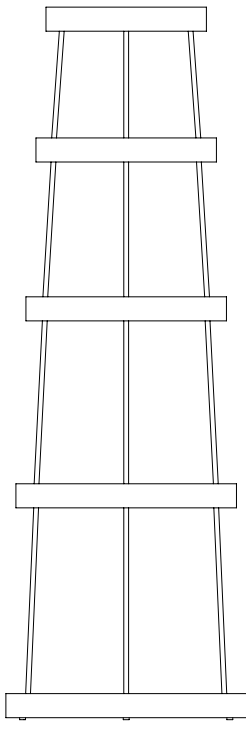

<b>Name</b>	<b>Babel</b>	A
<b>Typology</b>	<b>Bookshelf</b>	
<b>Designer</b>	<b>Christophe de la Fontaine</b>	

**Description** Babel is a bookshelf/etagere composed out of five wooden trays divided by subtle metal structures. Every shelf is fully rotating in order to provide optimal interaction with its content. The tower units can also be separated and used as side tables.

Name

Babel

B

Material

Stained wood, Powder-coated, textured steel

Examples

14.2  
16.4

14.3  
16.6

<b>Colours</b>	<b>16.1</b>	<b>white</b>
----------------	-------------	--------------

<b>16.4</b>	<b>bordeaux</b>
-------------	-----------------

<b>16.6</b>	<b>black</b>
-------------	--------------

Name

Babel

Dimensions

d 40 - 60cm, h 177cm

177

60