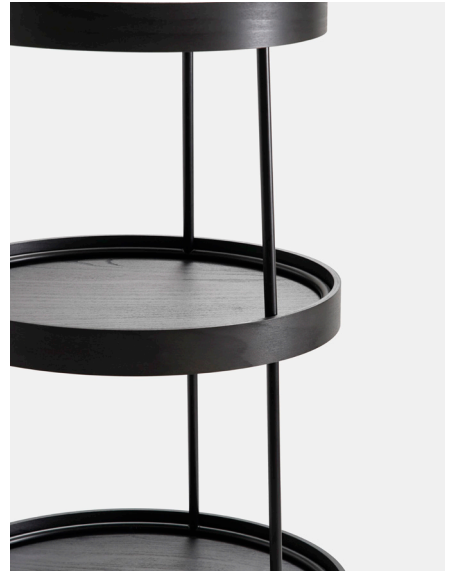

<b>Name</b>	<b>Babel</b>	A
<b>Typology</b>	<b>Bookshelf</b>	
<b>Designer</b>	<b>Christophe de la Fontaine</b>	

**Description** Babel is a bookshelf/etagere composed out of five wooden trays divided by subtle metal structures. Every shelf is fully rotating in order to provide optimal interaction with its content. The tower units can also be separated and used as side tables.

Name

Babel

B

Material

Stained wood, Powder-coated, textured steel

Examples

14.2  
16.4

14.3  
16.6

14.1  
16.1

<b>Name</b>	<b>Babel</b>	<b>C</b>
-------------	--------------	----------

<b>Material</b>	<b>Stained wood</b>	<b>14</b>
-----------------	---------------------	-----------

<b>Colours</b>	<b>14.1</b>	<b>natural</b>
----------------	-------------	----------------

Babel

Dimensions

d 40 - 60cm, h 177cm

177

60