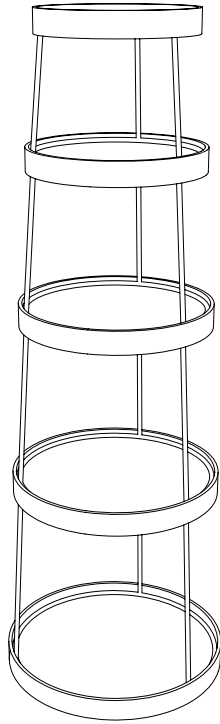

<b>Name</b>	<b>Babel</b>	A
<b>Typology</b>	<b>Bookshelf</b>	
<b>Designer</b>	<b>Christophe de la Fontaine</b>	

**Description** Babel is a bookshelf/etagere composed out of five wooden trays divided by subtle metal structures. Every shelf is fully rotating in order to provide optimal interaction with its content. The tower units can also be separated and used as side tables.

Name

Babel

B

Material

Stained wood, Powder-coated, textured steel

Examples

14.2  
16.4

14.3  
16.6

<b>Colours</b>	<b>16.1</b>	<b>white</b>
----------------	-------------	--------------

<b>16.4</b>	<b>bordeaux</b>
-------------	-----------------

<b>16.6</b>	<b>black</b>
-------------	--------------

Name

Babel

Dimensions

d 40 - 60cm, h 177cm

177

60