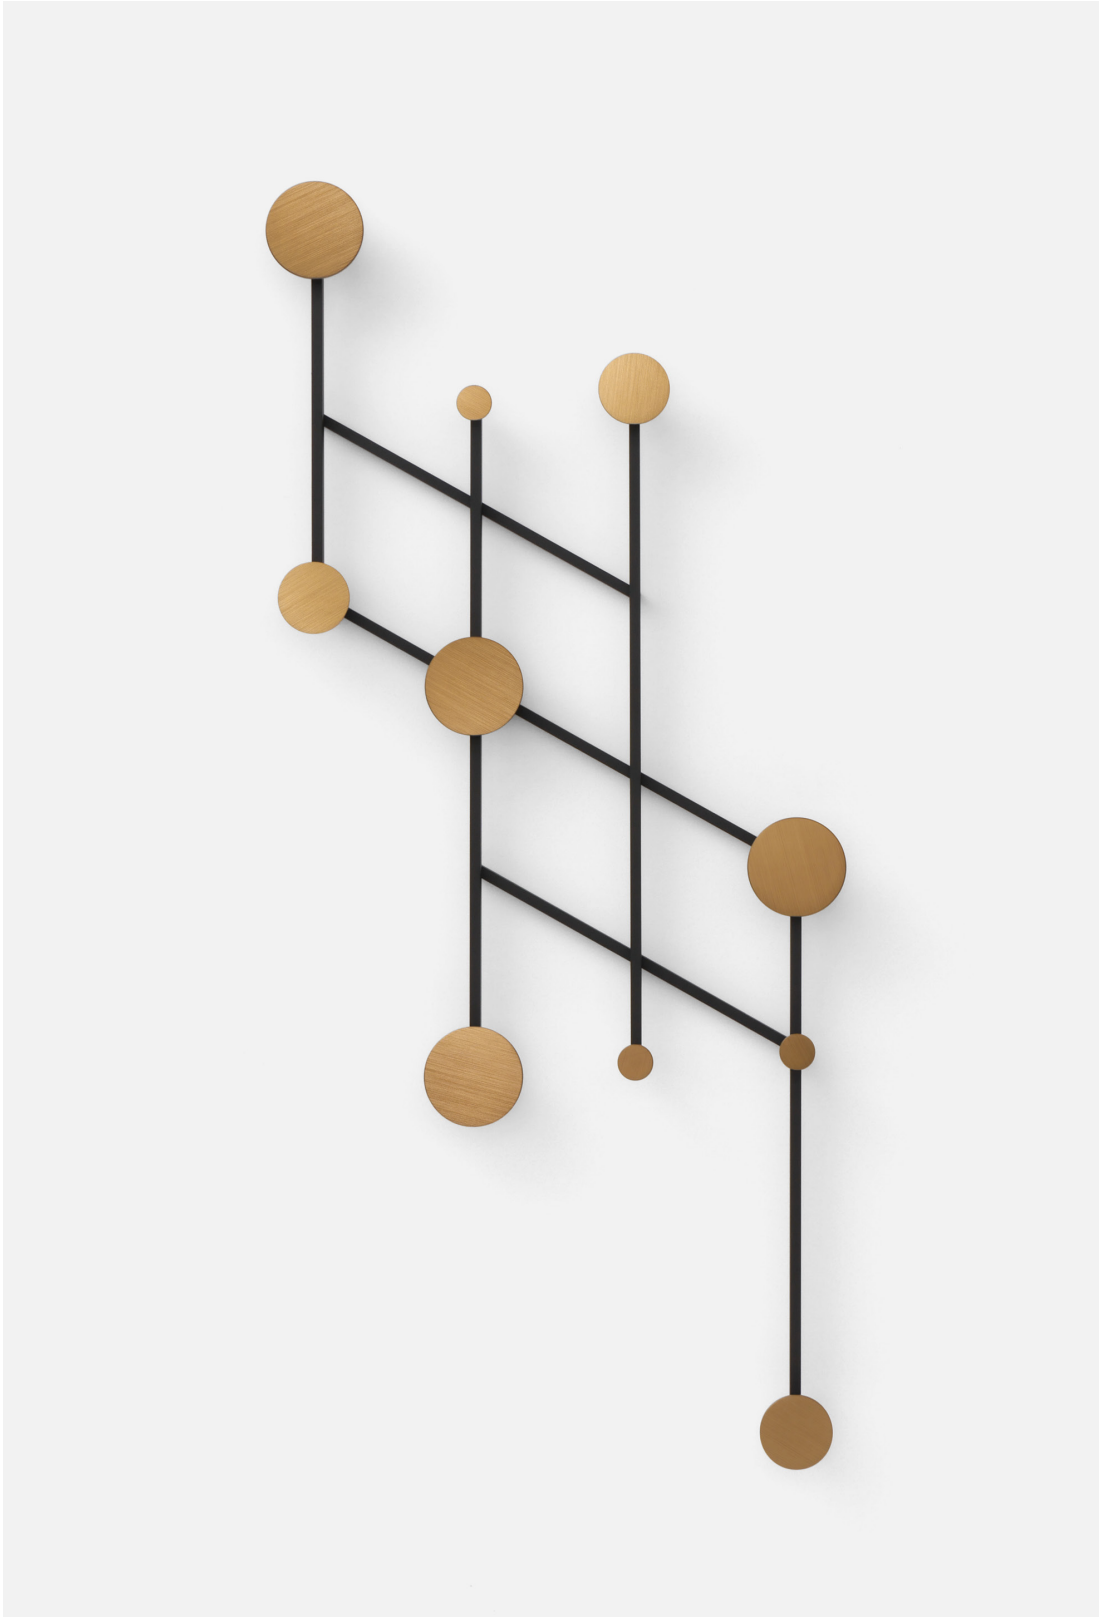

Name	Memoir	A
Typology	Coat rack	
Designer	Jakub Zak	

**Description** An aluminum adjustable coat rack. Inspired by the classic accordion style coat racks. Its strong geometries and black and bronze color palette make for a wall piece that is both decorative and functional. The asymmetrical design adds a playful touch.

16.6

16.1  
18.3

16.1

16.4

18.3

16.6  
18.3

<b>Name</b>	<b>Memoir</b>	<b>C</b>
<b>Material</b>	<b>Powder-coated, textured aluminum</b>	<b>16</b>
<b>Colours</b>	16.1 <b>white</b>	
	16.4 <b>bordeaux</b>	
	16.6 <b>black</b>	
<b>Material</b>	<b>Anodized aluminum</b>	<b>18</b>
<b>Colours</b>	18.3 <b>metal bronze</b>	