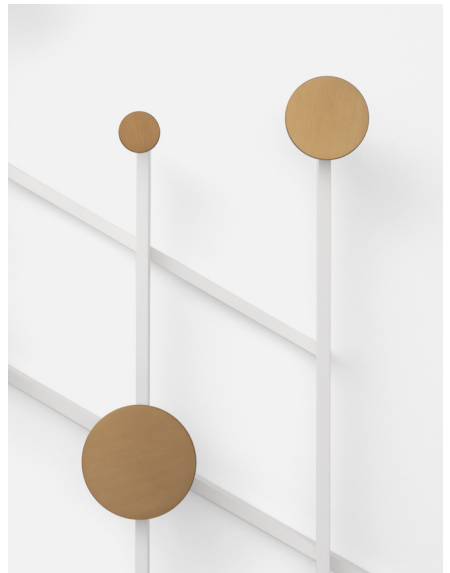

Name	Memoir	A
Typology	Coat rack	
Designer	Jakub Zak	

**Description** An aluminum adjustable coat rack. Inspired by the classic accordion style coat racks. Its strong geometries and black and bronze color palette make for a wall piece that is both decorative and functional. The asymmetrical design adds a playful touch.

16.6

16.1  
18.3

16.1

16.4

18.3

16.6  
18.3

<b>Name</b>	<b>Memoir</b>	<b>C</b>
<b>Material</b>	<b>Powder-coated, textured aluminum</b>	<b>16</b>
<b>Colours</b>	16.1 <b>white</b>	
	16.4 <b>bordeaux</b>	
	16.6 <b>black</b>	
<b>Material</b>	<b>Anodized aluminum</b>	<b>18</b>
<b>Colours</b>	18.3 <b>metal bronze</b>	