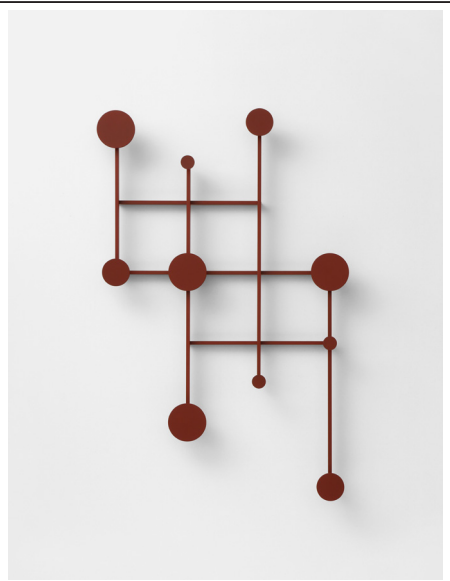

Name	Memoir	A
Typology	Coat rack	
Designer	Jakub Zak	

**Description** An aluminum adjustable coat rack. Inspired by the classic accordion style coat racks. Its strong geometries and black and bronze color palette make for a wall piece that is both decorative and functional. The asymmetrical design adds a playful touch.

16.6

16.1  
18.3

16.1

16.4

18.3

16.6  
18.3

<b>Name</b>	<b>Memoir</b>	<b>C</b>
<b>Material</b>	<b>Powder-coated, textured aluminum</b>	<b>16</b>
<b>Colours</b>	16.1 <b>white</b>	
	16.4 <b>bordeaux</b>	
	16.6 <b>black</b>	
<b>Material</b>	<b>Anodized aluminum</b>	<b>18</b>
<b>Colours</b>	18.3 <b>metal bronze</b>	