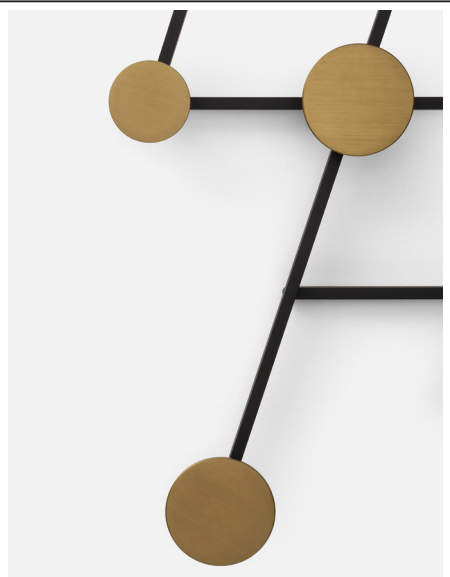

Name	Memoir	A
Typology	Coat rack	
Designer	Jakub Zak	

**Description** An aluminum adjustable coat rack. Inspired by the classic accordion style coat racks. Its strong geometries and black and bronze color palette make for a wall piece that is both decorative and functional. The asymmetrical design adds a playful touch.

16.6

16.1  
18.3

16.1

16.4

18.3

16.6  
18.3

<b>Name</b>	<b>Memoir</b>	<b>C</b>
<b>Material</b>	<b>Powder-coated, textured aluminum</b>	<b>16</b>
<b>Colours</b>	16.1 <b>white</b>	
	16.4 <b>bordeaux</b>	
	16.6 <b>black</b>	
<b>Material</b>	<b>Anodized aluminum</b>	<b>18</b>
<b>Colours</b>	18.3 <b>metal bronze</b>	